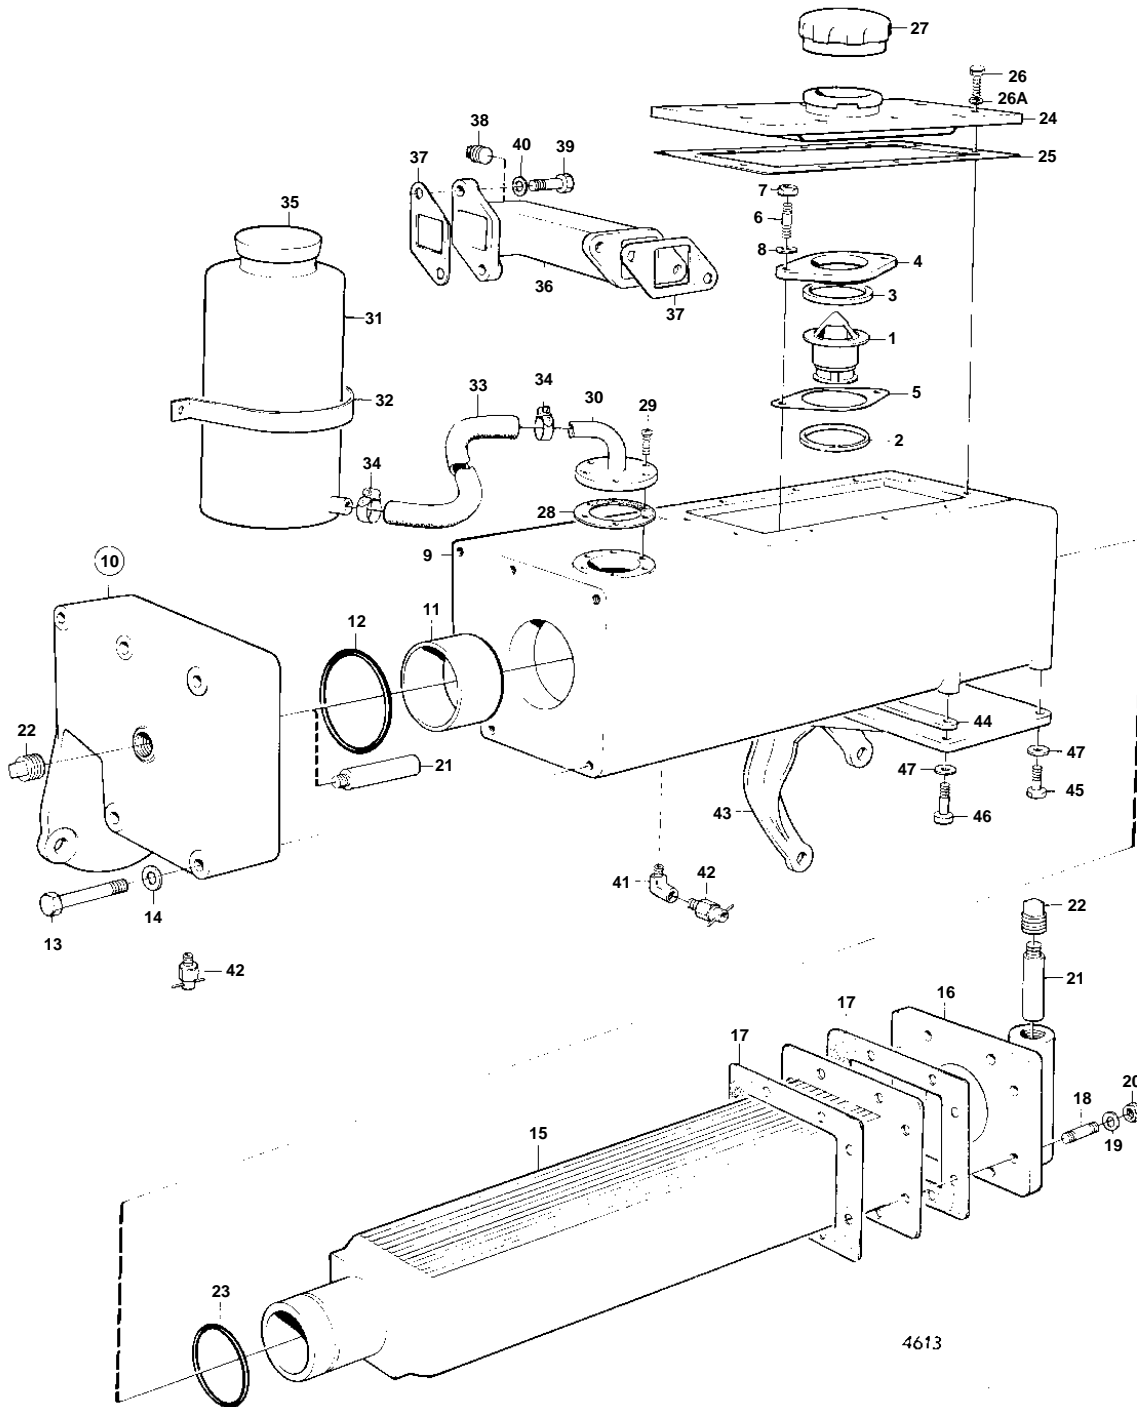

AQD21A, MD21A

AQD21A, MD21A

REF	PART NO.	QTY	DESCRIPTION	NOTES
1		1	Thermostat	
2		1	Spacer ring	
3	416033	1	Sealing ring	(418361)
4		1	Plate	
5	817918	1	Gasket	
6		2	Stud	
7		2	Hexagon nut	
8	941670	2	Washer	
9		1	Heat exchanger housi	
10		1	End cover	
11		1	· Bushing	
12	960183	1	O-ring	
13	955305	5	Hexagon screw	
14	955894	5	Washer	
15	826646	1	Insert	
16	825683	1	End plate	
17	818352	2	Gasket	
18	953043	8	Stud	
19	955894	8	Washer	
20	955782	8	Hexagon nut	
21	800476	3	Zinc electrode	
22	800475	3	Plug	
23	925069	2	O-ring	
24		1	Cover	
25	826601	1	Gasket	
26	956205	10	Cross recessed screw	EARLY TYPE
	955271	10	Hexagon screw	LATE TYPE
26A	941906	10	Spring washer	LATE TYPE
27	323685	1	Radiator cap insert	
28	330699	1	Gasket	
29		6	Cross recessed screw	
30		1	Hose attachment	
31	686834	1	Expansion tank	
32	679535	1	Clamp	
33	942700	X	Hose	L = 2000 MM
34	943469	2	Hose clamp	(959363)
35	829205	1	Cardboard tube	
36		1	Riser	
37	411168	2	Gasket	
38	800475	1	Plug	
39	940142	4	Hexagon screw	
40	955894	4	Washer	
41	16218	1	Elbow nipple	
42	82744	2	Shut-off cock	
43		1	Bracket	
44		1	Spacer	
45	955318	2	Hexagon screw	
46	955319	2	Hexagon screw	
47	941908	4	Spring washer	